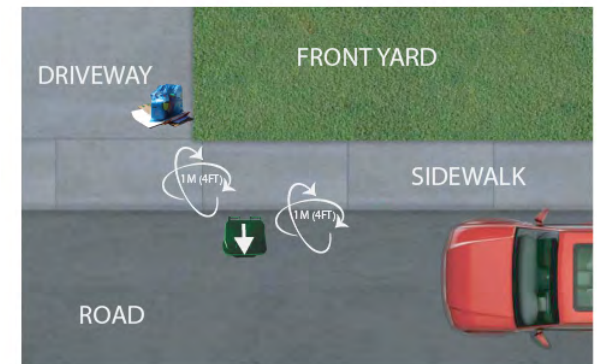

CART COLLECTION

1. Place your cart out on your collection day by 7am
2. Ensure 1m (4 ft) clearance all around and above cart
3. Face cart to roadway (wheels to curb or edge of alley)

All cart lids must close completely. Keep cart placement locations and carts free of ice and snow.

PLACING YOUR CART

Blue bags must be clearly visible from the roadway with cardboard flattened inside, bundled beneath or contained within another box. Keep blue bags clear of cart(s).

WASTE CART COLLECTION DAY switches from **FRIDAY** to **THURSDAY** starting **JANUARY 4TH**
(Weekly collection year-round)