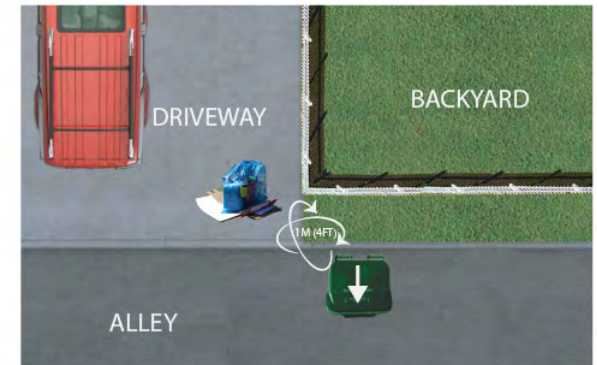

CART COLLECTION

1. Place your cart out on your collection day by 7am
2. Ensure 1m (4 ft) clearance all around and above cart
3. Face cart to roadway (wheels to curb or edge of alley)

All cart lids must close completely. Keep cart placement locations and carts free of ice and snow.

PLACING YOUR CART

Blue bags must be clearly visible from the roadway with cardboard flattened inside, bundled beneath or contained within another box. Keep blue bags clear of cart(s).

WASTE CART COLLECTION DAY switches from **FRIDAY** to **THURSDAY** starting **JANUARY 4TH**
(Weekly collection year-round)